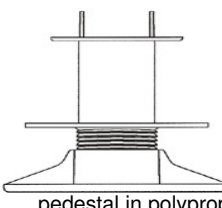

Height 110-150 mm
 Width 60 mm

DFP110/150-72

Height 110-150 mm
 Width 72 mm

DFP150/190-60

Height 150 - 190 mm
 Width 60 mm

DFP150/190-72

Height 150 - 190 mm
 Width 72 mm

DFP-35

Pedestal in polypropylene

pedestal in polypropylene

pedestal in polypropylene

pedestal in polypropylene

pedestal in polypropylene

pedestal extension 35mm

50 pcs/bag

50 pcs/bag